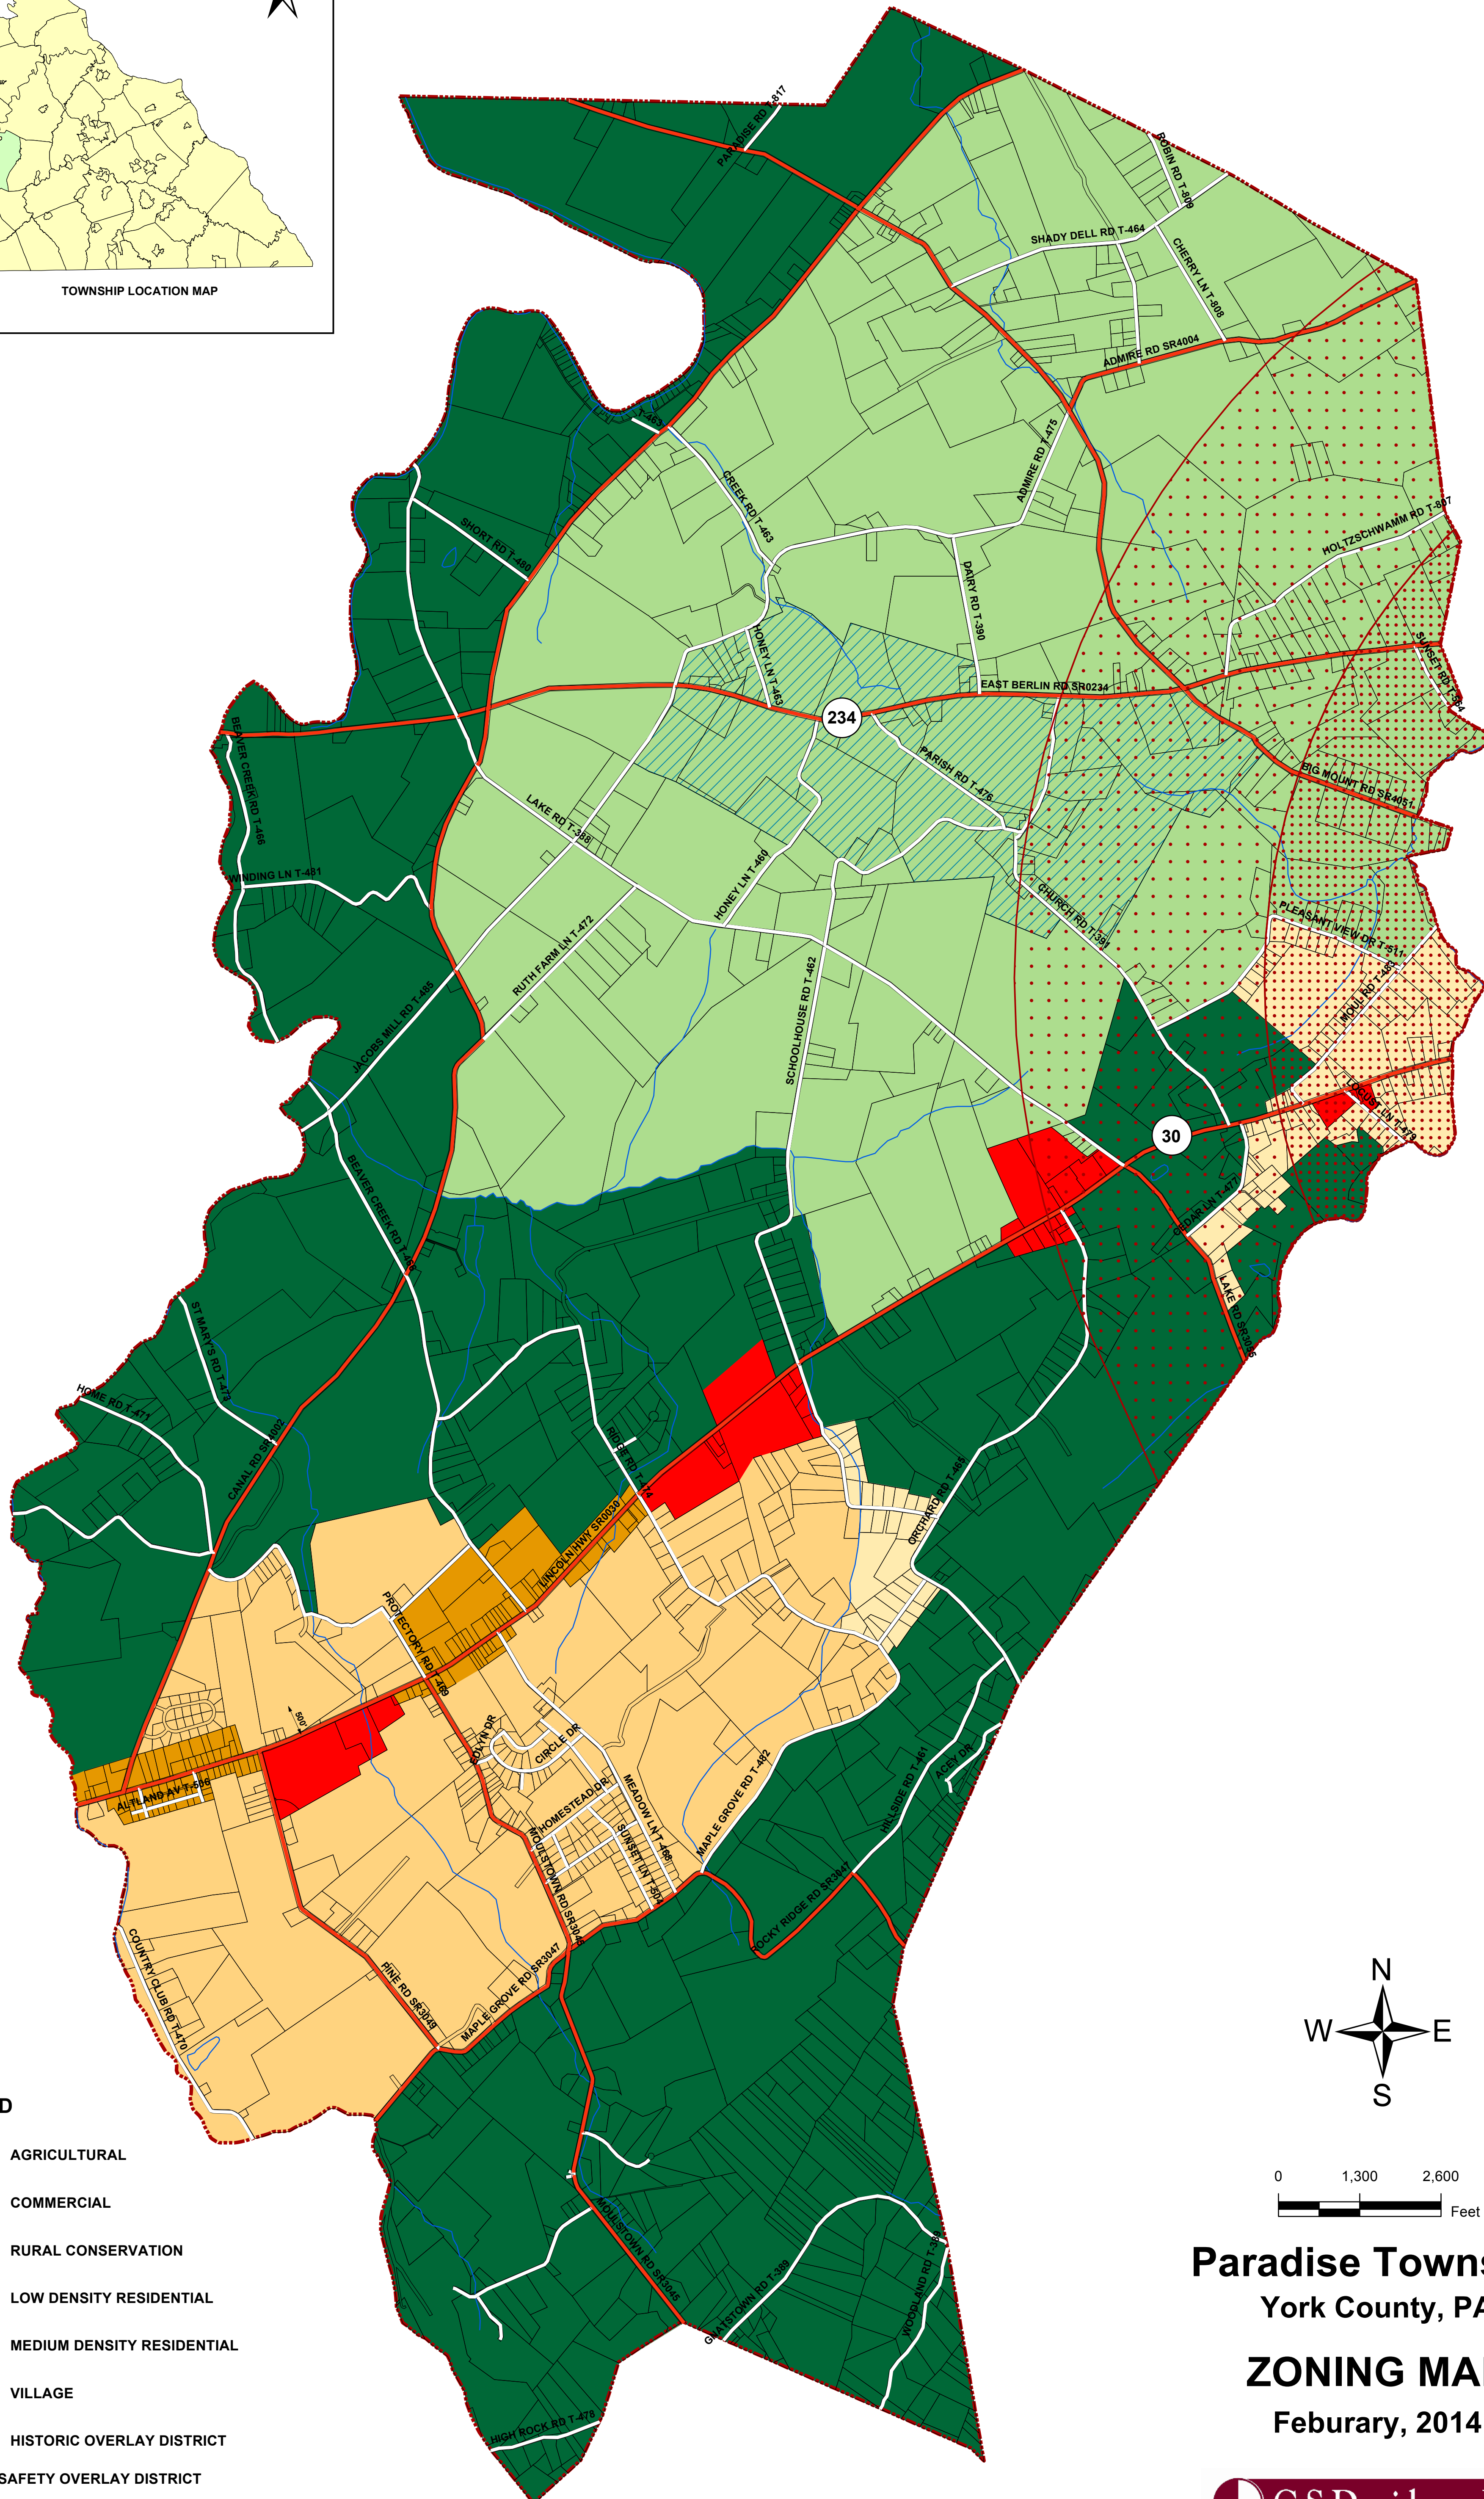

TOWNSHIP LOCATION MAP

- LEGEND**
- AGRICULTURAL
  - COMMERCIAL
  - RURAL CONSERVATION
  - LOW DENSITY RESIDENTIAL
  - MEDIUM DENSITY RESIDENTIAL
  - VILLAGE
  - HISTORIC OVERLAY DISTRICT
  - AIRPORT SAFETY OVERLAY DISTRICT**
  - Horizontal Surface Zone
  - Conical Surface Zone

**Paradise Township**  
 York County, PA  
**ZONING MAP**  
 February, 2014