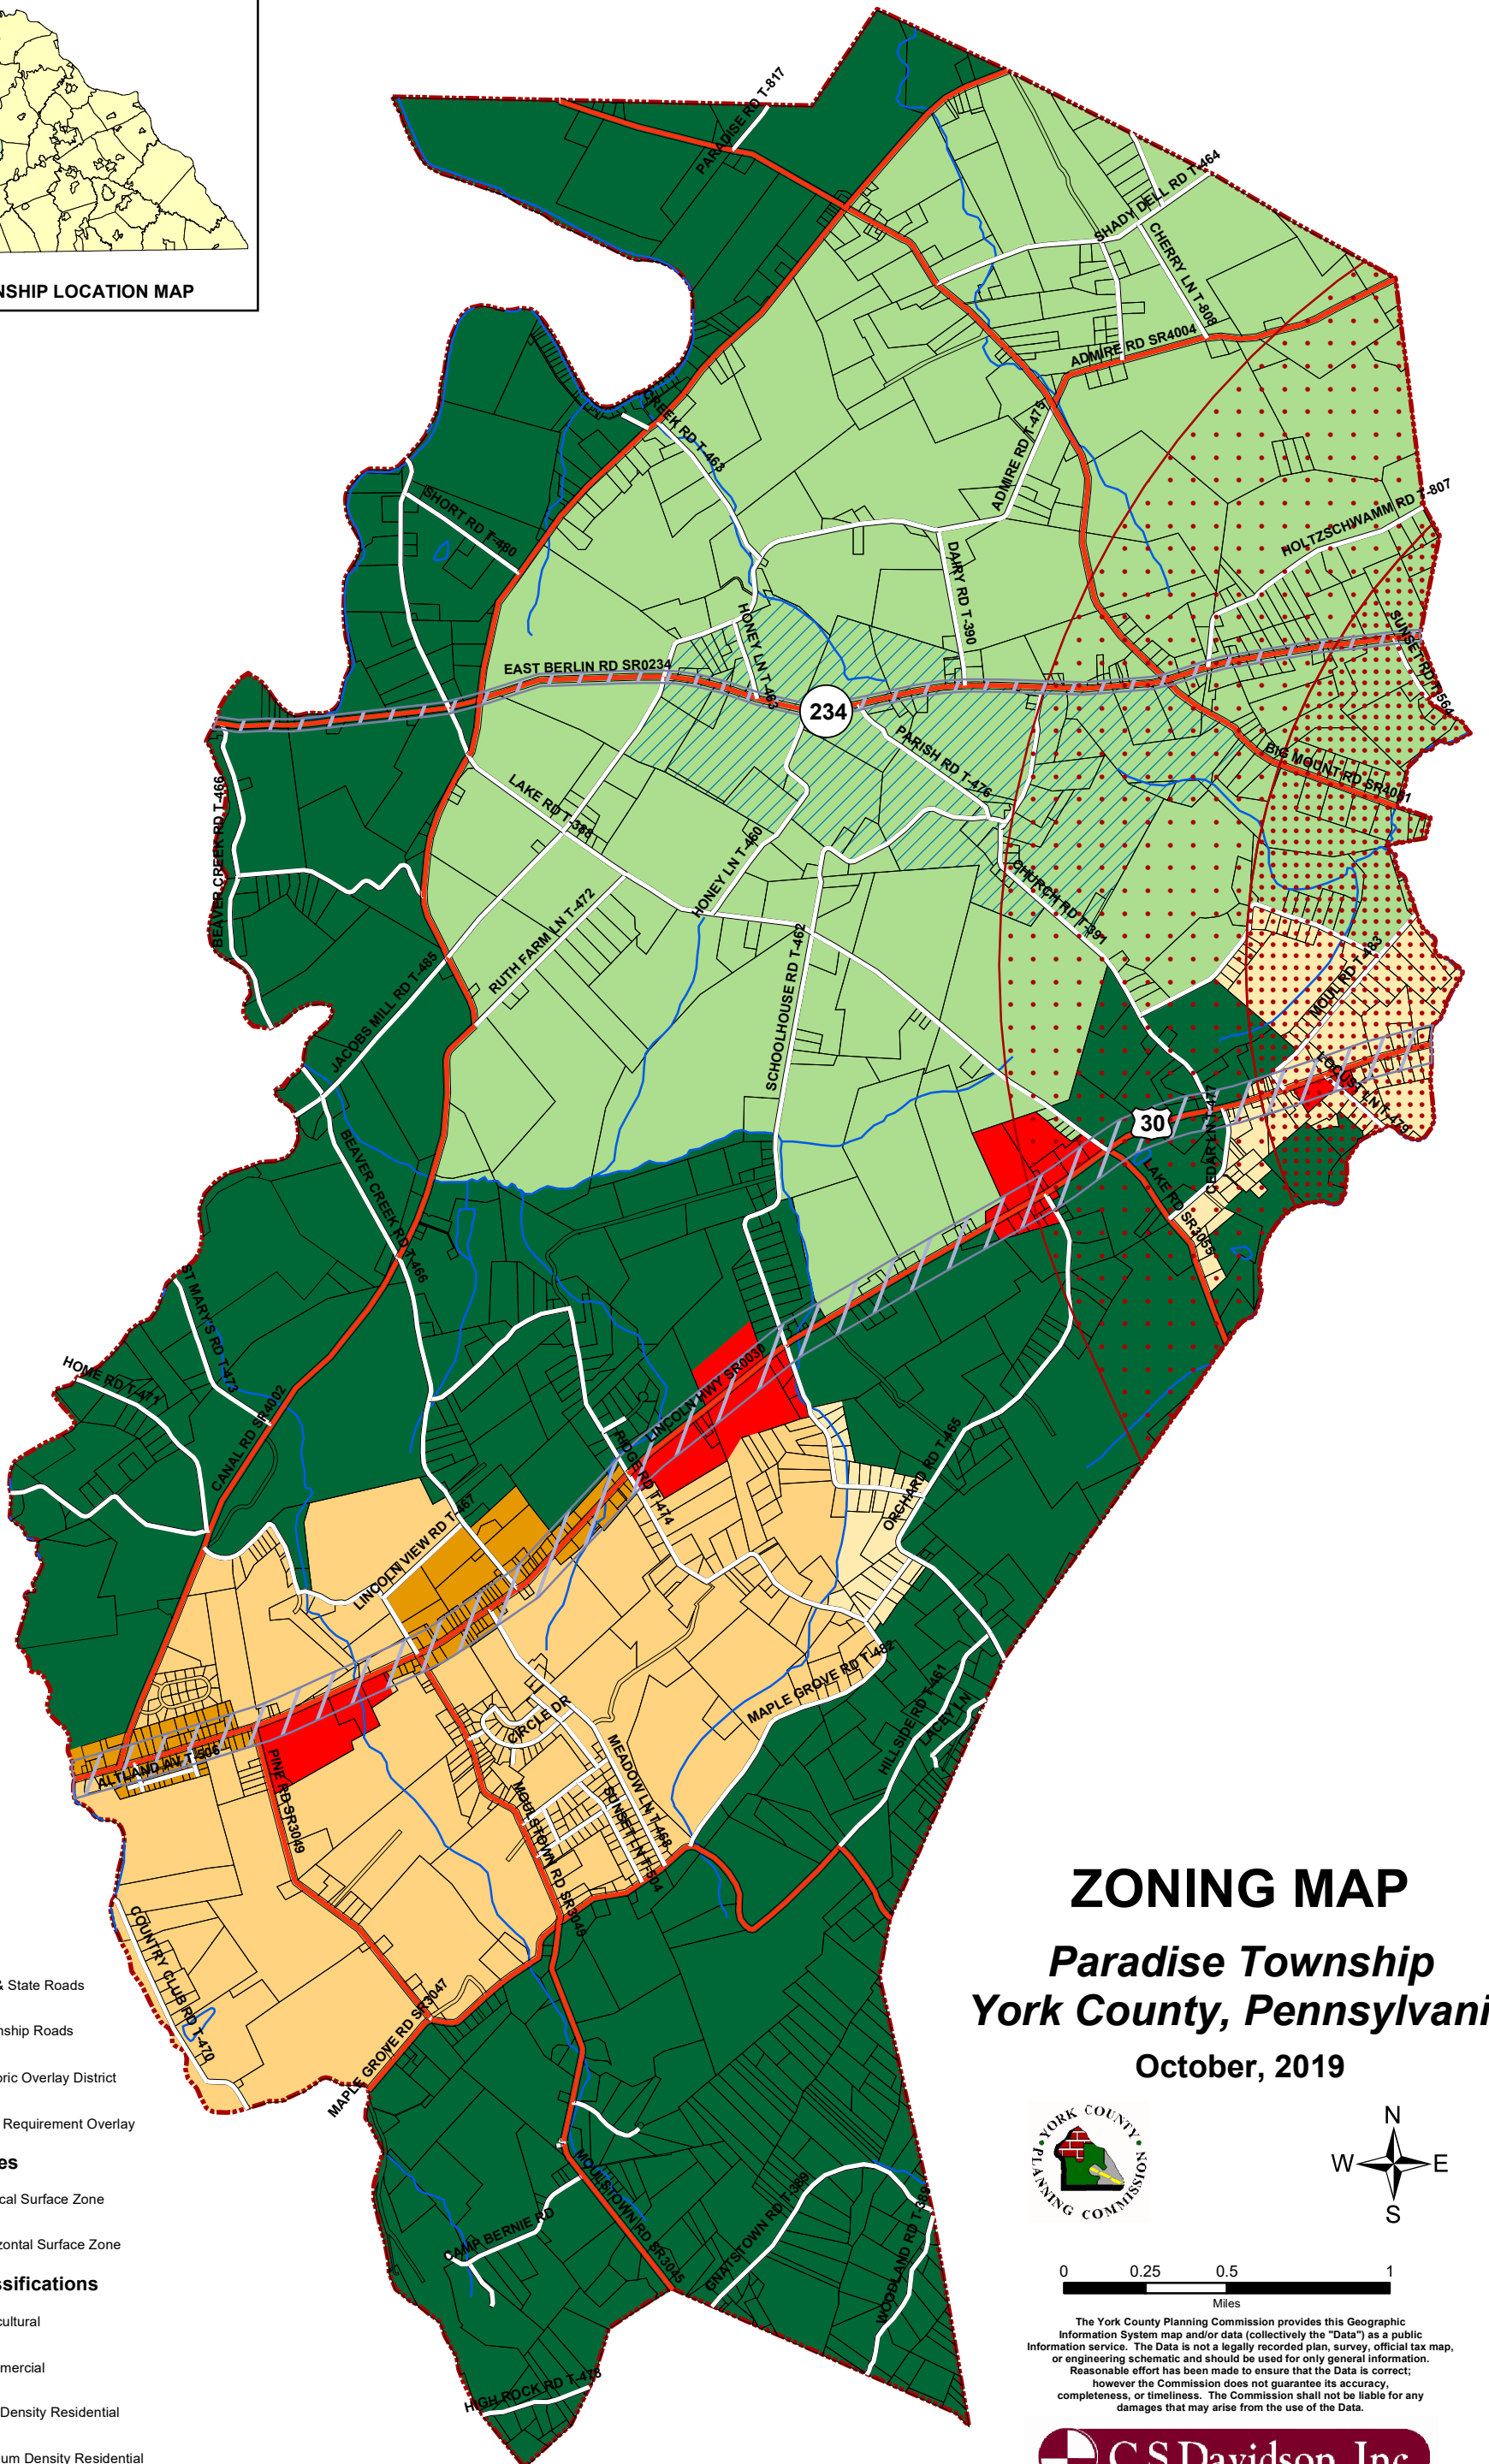

LEGEND

- US & State Roads
- Township Roads
- Historic Overlay District
- Sign Requirement Overlay

Airport Zones

- Conical Surface Zone
- Horizontal Surface Zone

Zoning Classifications

- Agricultural
- Commercial
- Low Density Residential
- Medium Density Residential
- Rural Conservation
- Village

ZONING MAP
Paradise Township
York County, Pennsylvania
October, 2019